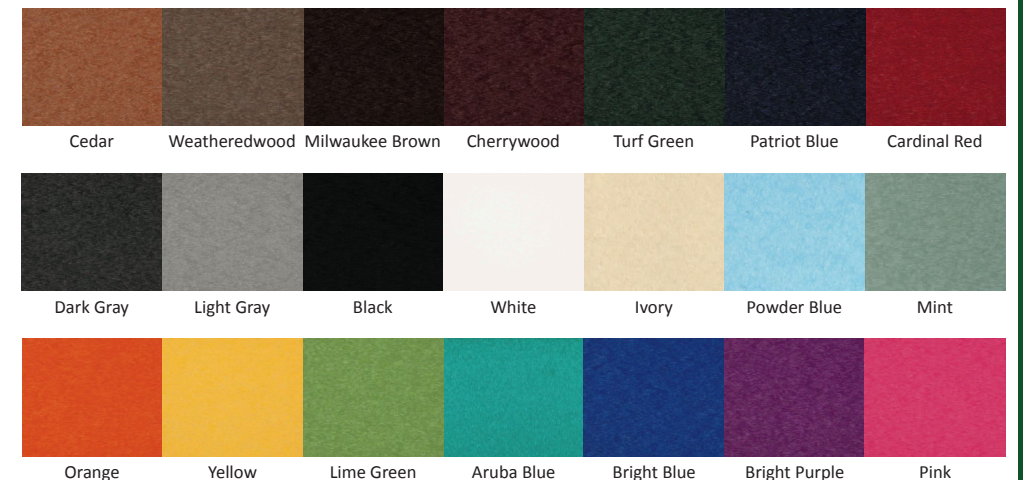

Each design is shown below in its original colors, but they can also be customized with the colors of your choice!

*Poly models are not available in every replica style below due to design complexity. * Notes designs NOT available in poly*

Standard Shown in Dark Grey and Ivory.

Assateague, VA

Barnegat, NJ Shown with Base.

Bodie Island, NC

Cape Canaveral, FL

Cape Cod, MA

Cape Hatteras, NC * Shown with base and optional interior lighting.

Cape Henry, VA

Stone & Grout Colors for stone lighthouses and wishing wells

Standard Colors for Wood, Poly, and Hybrid Lighthouses
(Color options for Poly Windmills and Wishing Wells also)

Poly Woodgrain Colors for Poly Lighthouses

Printed color swatches may not match actual product exactly. Contact your local store manager for exact color matching.

Traditional Poly Colors:

Bright Poly Colors:

Rustic Woodgrain Poly Colors: These five colors include a woodgrain texture for the appearance of wood without sacrificing the strength and durability of poly lumber!