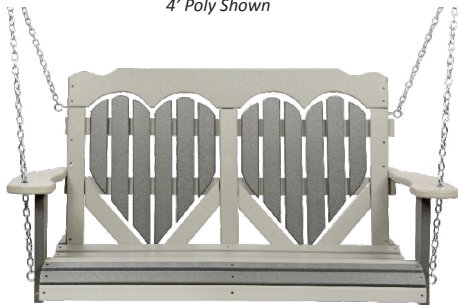

Classic Pub Chair
Without Arms: \$300
Without Arms (Woodgrain): \$346
With Arms: \$337
With Arms (Woodgrain): \$388

Above: 5' Poly Fanback Swing in Black and Antique Mahogany and Vinyl Sleeved A-Frame in White

Above: 5' Wooden Contoured Swing and Wooden A-Frame

All swings include stainless steel chains. Poly Swings are available in a variety of colors, including premium woodgrain colors. Wooden Swings and A-Frames come unstained in natural wood state. A-Frames can accommodate one 4-foot or 5-foot swing.

Contoured Swing
5' Poly Shown

Fanback Swing
4' Poly Shown

Contoured Swing
4' Wood Shown

Heart Swing
4' Poly Shown

**Poly Swings
(Any Style)**

- 4' Poly \$551
- 4' Woodgrain Poly \$635
- 5' Poly \$638
- 5' Woodgrain Poly \$733