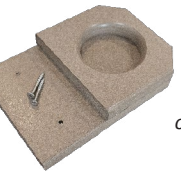

Outdoor Organizer