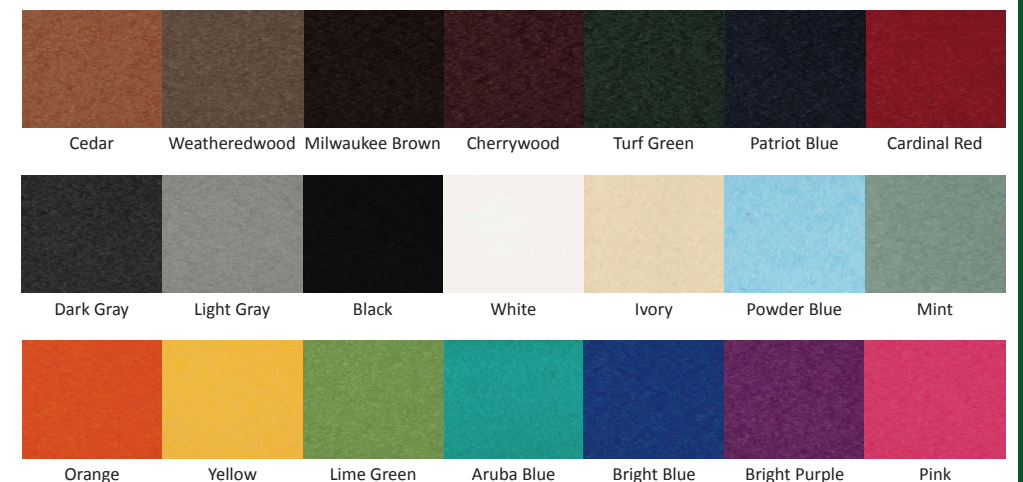

Each design is shown below in its original colors, but they can also be customized with the colors of your choice!

*Poly models are not available in every replica style below due to design complexity. * Notes designs NOT available in poly*

A Patriotic color scheme can be applied to any design!

Stone Lighthouses
Left To Right:
6' Stone Lighthouse with grey top/trim with grey stone and grey grout
5' Stone Lighthouse with black top/trim with brown stone and tan grout
4' Stone Lighthouse with cherrywood top/trim with brown stone and tan grout

Stone & Grout Colors
for stone lighthouses and wishing wells

Standard Colors for Wood, Poly, and Hybrid Lighthouses
(Color options for Poly Windmills and Wishing Wells also)

Poly Woodgrain Colors for Poly Lighthouses

Printed color swatches may not match actual product exactly. Contact your local store manager for exact color matching.

Traditional Poly Colors:

Bright Poly Colors:

Rustic Woodgrain Poly Colors: These five colors include a woodgrain texture for the appearance of wood without sacrificing the strength and durability of poly lumber!