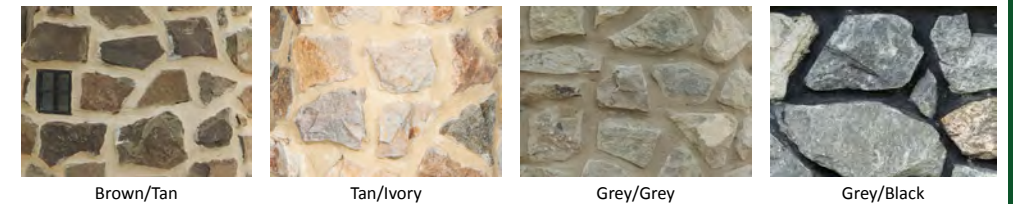

Small (19"x39")	\$459
Medium (23"x39")	\$620
Large (28"x57")	\$920
Jumbo (44"x80")	\$1,653

Stone Wishing Well

Small (19"x39")	Approx. 125 lb	\$864
Medium (23"x39")	Approx. 250 lb	\$1,280
Large (28"x57")	Approx. 400 lb	\$1,493
Jumbo (44"x80")	Approx. 650 lb	\$2,483

Poly Windmill

Medium (41" tall)	\$474
Large (60" tall)	\$521
Jumbo (78" tall)	\$1,071

Stone & Grout Colors for stone lighthouses and wishing wells

Standard Colors for Wood, Poly, and Hybrid Lighthouses
(Also color options for Poly Windmills and Wishing Wells)